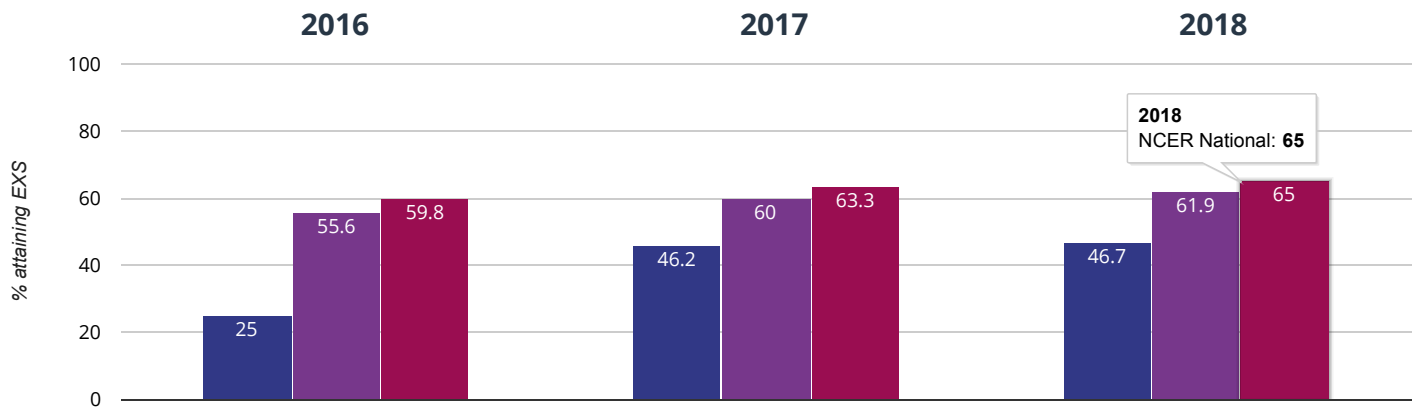

### RWM - attaining EXS or better

**46.7% in 2018**

**0.5% points rise since 2017**

**21.7% points rise since 2016**

■ Lower Heath CofE Primary School   ■ Shropshire (125)   ■ National (16351)

### RWM - attaining GDS

**0% in 2018**

**0% change from 2017**

**0% change from 2016**

■ Lower Heath CofE Primary School   ■ Shropshire (125)   ■ National (16351)

**Reading, Writing, Maths and Science - attaining EXS**

**46.7 in 2018**

**0.5 points rise since 2017**

**21.7 points rise since 2016**

■ Lower Heath CofE Primary School   ■ Shropshire (125)   ■ National (16351)