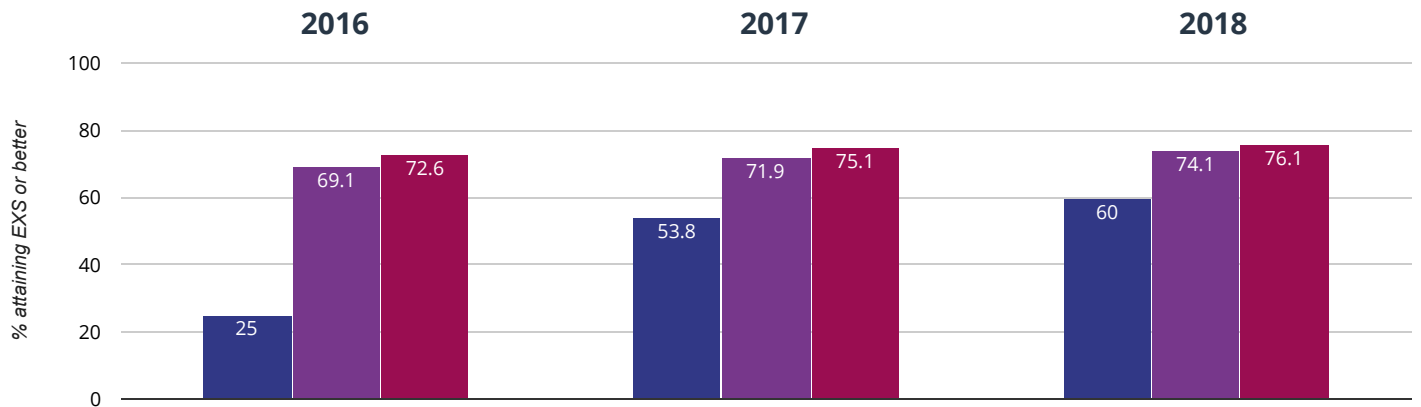

## Writing - attaining EXS or better

**66.7% in 2018**

**12.9% points rise since 2017**

**25% points rise since 2016**

■ Lower Heath CofE Primary School   ■ Shropshire (125)   ■ National (16351)

**✎ Writing - attaining GDS**

**0% in 2018**

**7.7% points drop since 2017**

**0% change from 2016**

■ Lower Heath CofE Primary School   ■ Shropshire (125)   ■ National (16351)

**⊕ Maths - attaining EXS or better**

**60% in 2018**

**6.2% points rise since 2017**