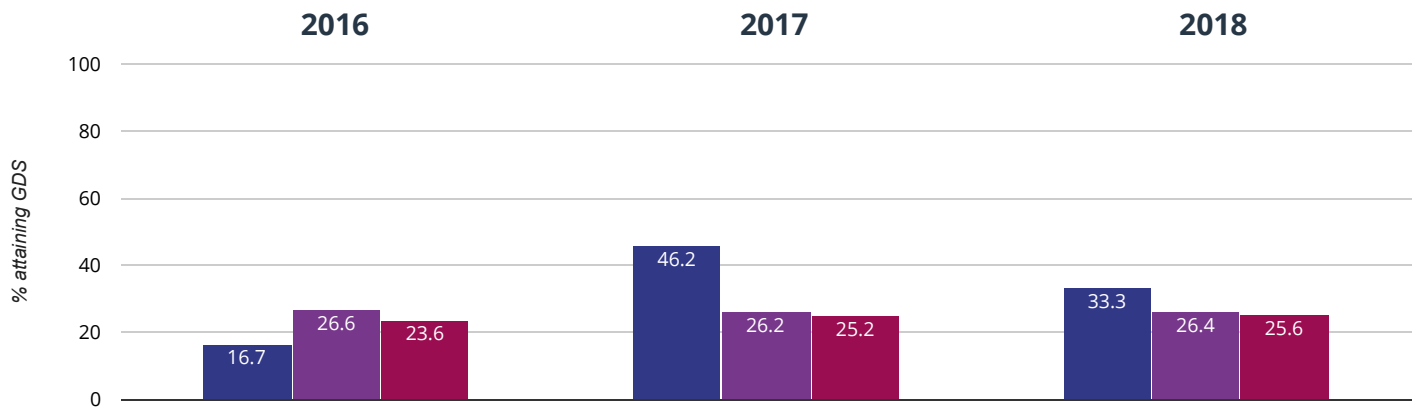

Reading - attaining GDS

33.3% in 2018

12.9% points drop since 2017

16.6% points rise since 2016

■ Lower Heath CofE Primary School   ■ Shropshire (125)   ■ National (16351)