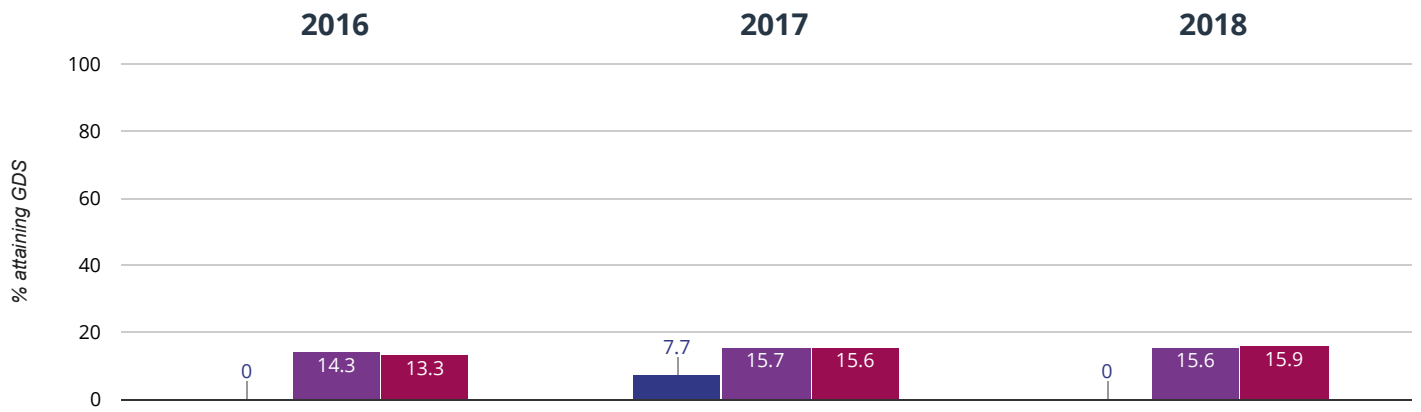

## Writing - attaining EXS or better

**66.7% in 2018**

**12.9% points rise since 2017**

**25% points rise since 2016**

■ Lower Heath CofE Primary School   ■ Shropshire (125)   ■ National (16351)

**✎ Writing - attaining GDS**

**0% in 2018**

**7.7% points drop since 2017**

**0% change from 2016**

■ Lower Heath CofE Primary School   ■ Shropshire (125)   ■ National (16351)

**⊕ Maths - attaining EXS or better**

**60% in 2018**

**6.2% points rise since 2017**