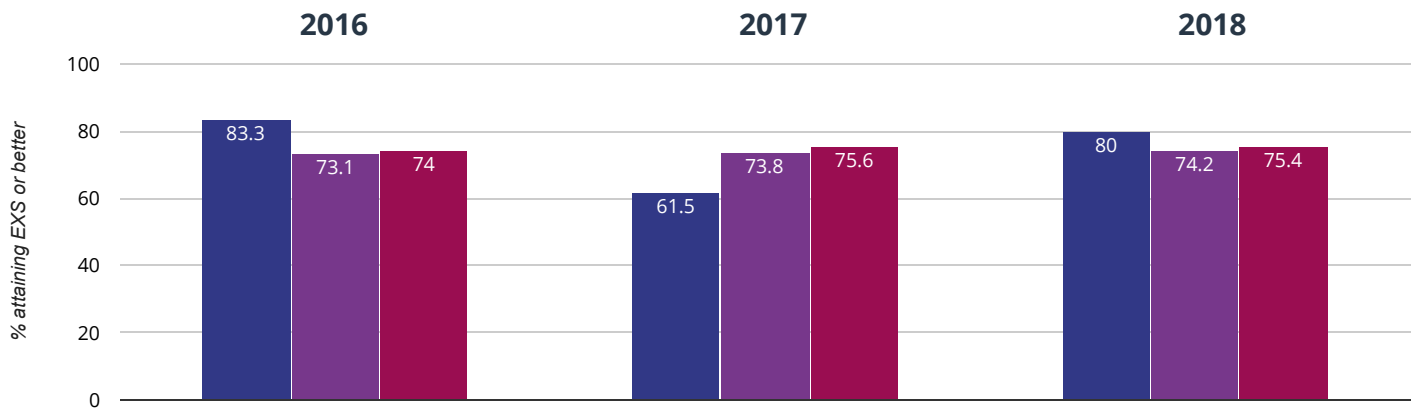

## Reading - attaining EXS or better

**80% in 2018**

**18.5% points rise since 2017**

**3.3% points drop since 2016**

■ Lower Heath CofE Primary School   ■ Shropshire (125)   ■ National (16351)