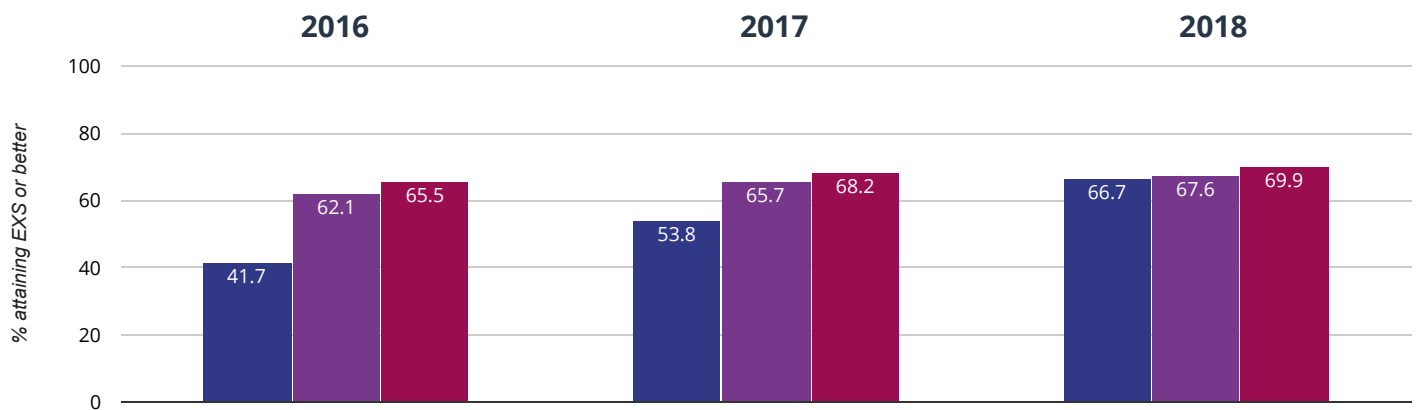

## Reading - attaining EXS or better

**80% in 2018**

**18.5% points rise since 2017**

**3.3% points drop since 2016**

■ Lower Heath CofE Primary School   ■ Shropshire (125)   ■ National (16351)

## Reading - attaining GDS

**33.3% in 2018**

**12.9% points drop since 2017**

**16.6% points rise since 2016**

■ Lower Heath CofE Primary School   ■ Shropshire (125)   ■ National (16351)

## Writing - attaining EXS or better

**66.7% in 2018**

**12.9% points rise since 2017**

**25% points rise since 2016**

■ Lower Heath CofE Primary School   ■ Shropshire (125)   ■ National (16351)

**✎ Writing - attaining GDS**