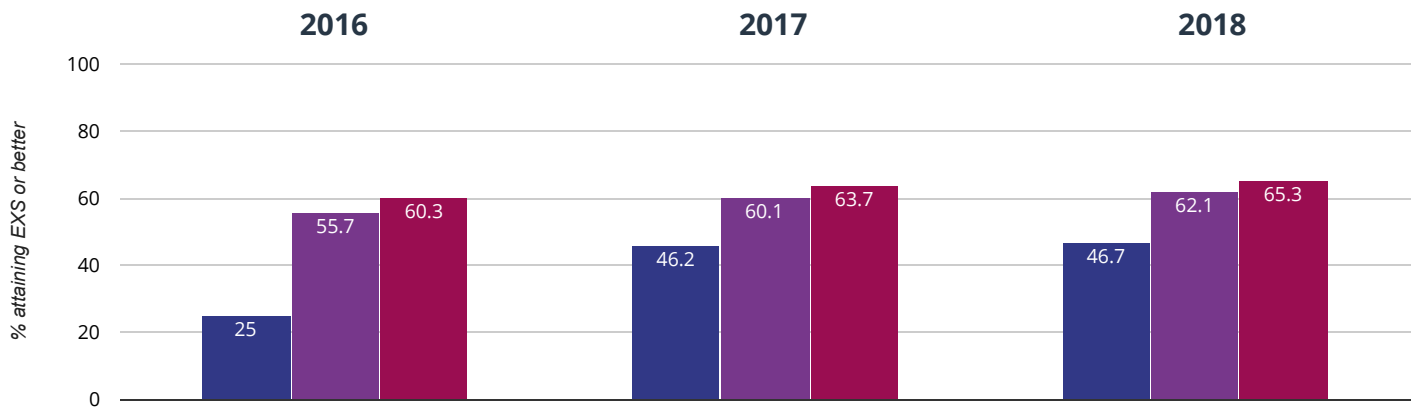

### 🌿 Science - attaining EXS

**73.3% in 2018**

**26.7% points drop since 2017**

**1.7% points drop since 2016**

■ Lower Heath CofE Primary School   ■ Shropshire (125)   ■ National (16351)

### RWM - attaining EXS or better

**46.7% in 2018**

**0.5% points rise since 2017**

**21.7% points rise since 2016**

■ Lower Heath CofE Primary School   ■ Shropshire (125)   ■ National (16351)