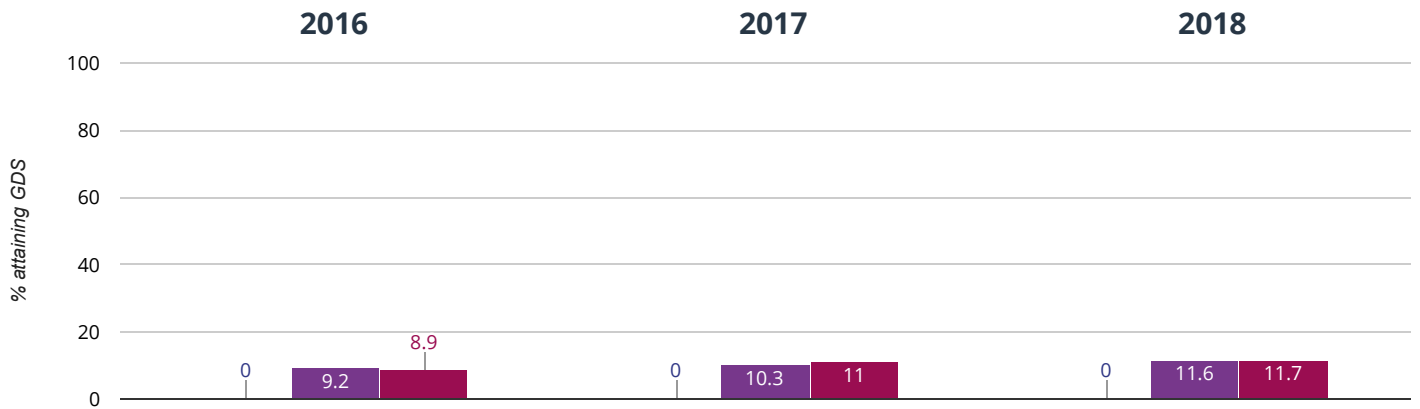

RWM - attaining GDS

0% in 2018

0% change from 2017

0% change from 2016

■ Lower Heath CofE Primary School   ■ Shropshire (125)   ■ National (16351)