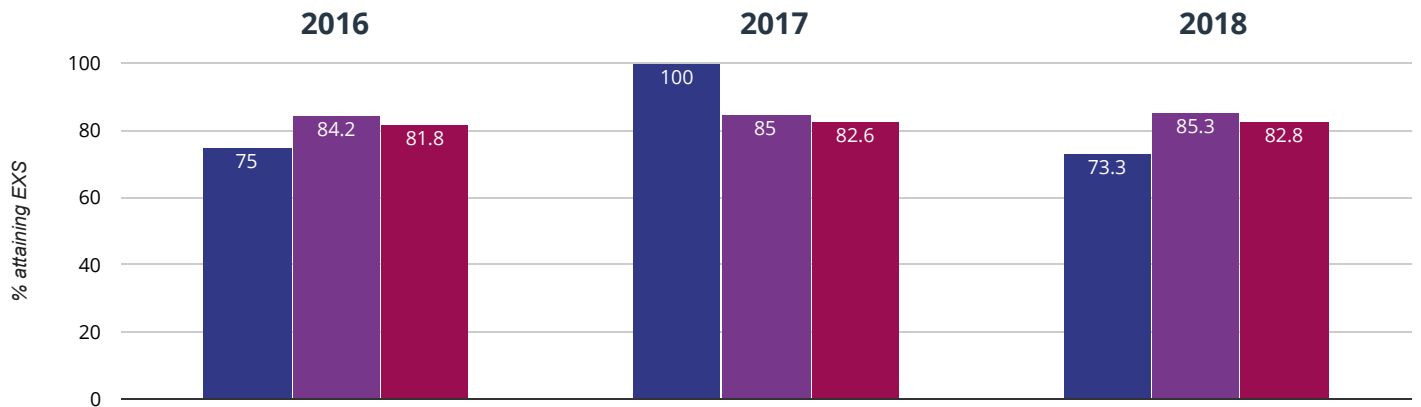

**35% points rise since 2016**

■ Lower Heath CofE Primary School   ■ Shropshire (125)   ■ National (16351)

### ⊕ Maths - attaining GDS

**0% in 2018**

**7.7% points drop since 2017**

**8.3% points drop since 2016**

■ Lower Heath CofE Primary School   ■ Shropshire (125)   ■ National (16351)

### 🌿 Science - attaining EXS

**73.3% in 2018**

**26.7% points drop since 2017**

**1.7% points drop since 2016**

■ Lower Heath CofE Primary School   ■ Shropshire (125)   ■ National (16351)

### RWM - attaining EXS or better

**46.7% in 2018**

**0.5% points rise since 2017**

**21.7% points rise since 2016**

■ Lower Heath CofE Primary School   ■ Shropshire (125)   ■ National (16351)