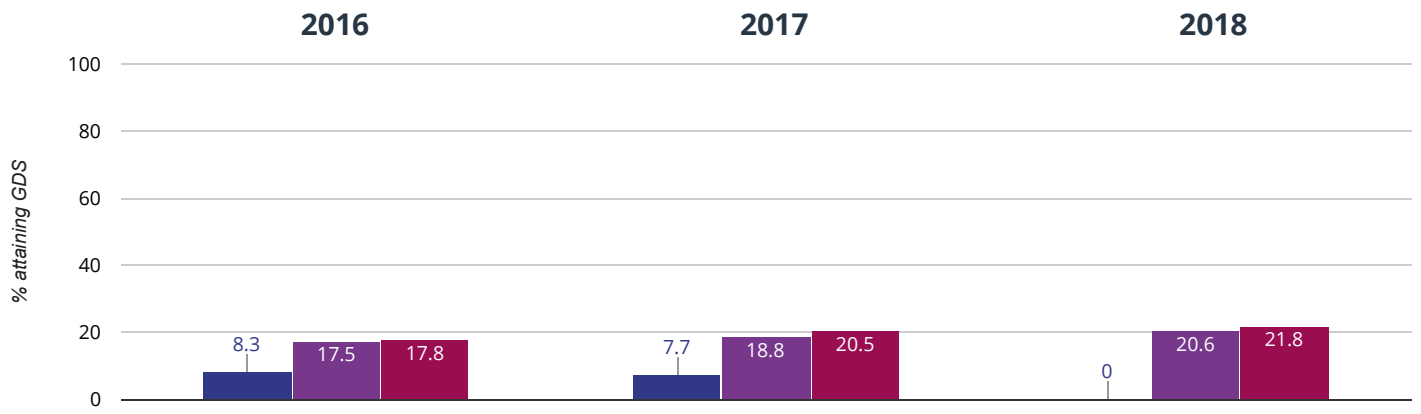

⊕ Maths - attaining GDS

0% in 2018

7.7% points drop since 2017

8.3% points drop since 2016

■ Lower Heath CofE Primary School   ■ Shropshire (125)   ■ National (16351)