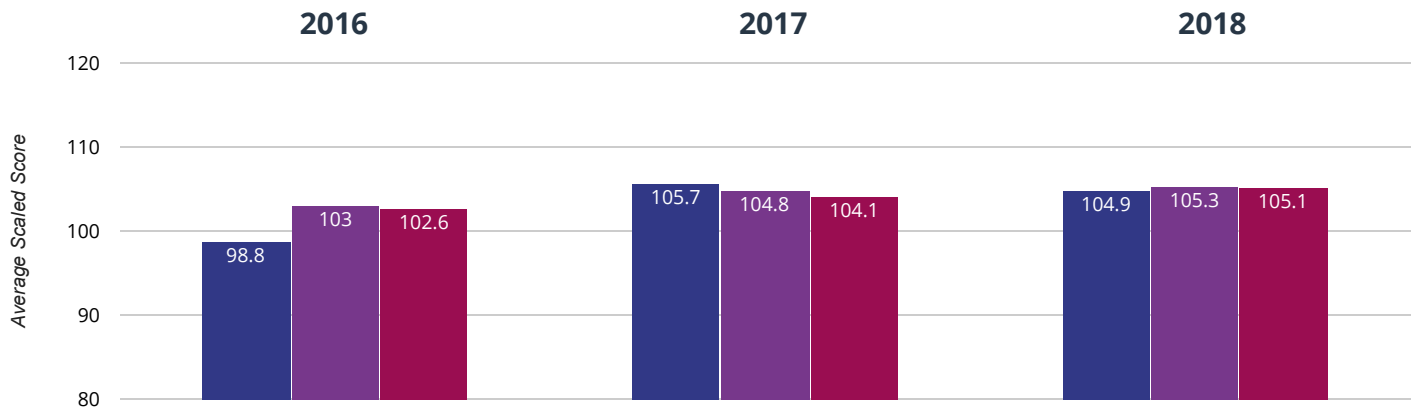

Reading - high attainers

22.2% in 2018

4% points rise since 2017

16.9% points rise since 2016

■ Lower Heath CofE Primary School ■ Shropshire (125) ■ National (15750)

Reading - average scaled score

104.9 in 2018

0.8 points drop since 2017

6.1 points rise since 2016

■ Lower Heath CofE Primary School ■ Shropshire (125) ■ National (15750)

✎ Writing - achieved standard

83.3% in 2018

7.6% points drop since 2017

14.9% points rise since 2016