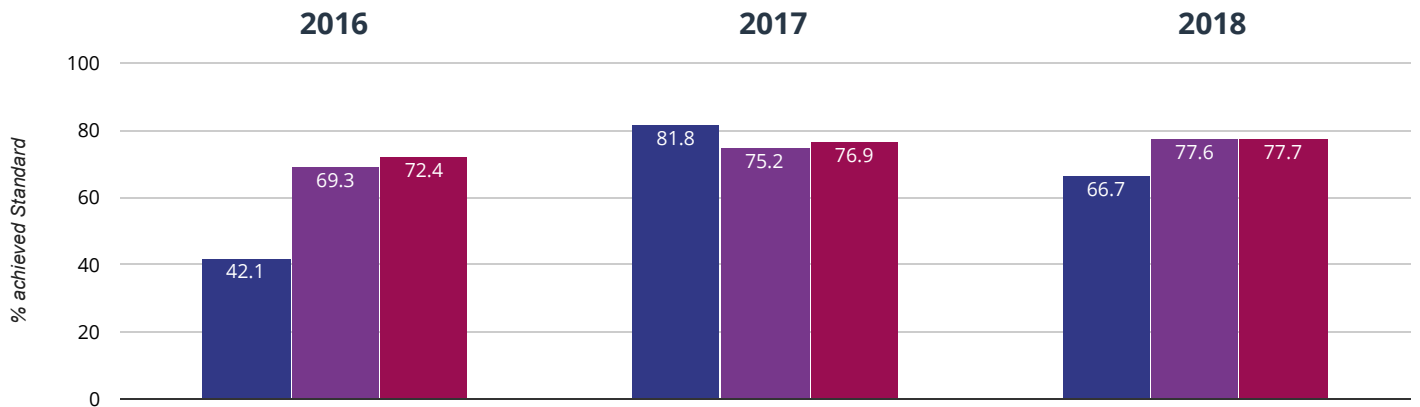

+ Maths - achieved standard

66.7% in 2018

6% points drop since 2017

19.3% points rise since 2016

■ Lower Heath CofE Primary School ■ Shropshire (125) ■ National (15750)

+ Maths - high attainers

5.6% in 2018

12.6% points drop since 2017

5.6% points rise since 2016

■ Lower Heath CofE Primary School ■ Shropshire (125) ■ National (15750)

⊕ Maths - average scaled score

102.4 in 2018

0.7 points drop since 2017

5.4 points rise since 2016

■ Lower Heath CofE Primary School ■ Shropshire (125) ■ National (15750)

⊕ GPS - achieved standard

66.7% in 2018

15.1% points drop since 2017

24.6% points rise since 2016

■ Lower Heath CofE Primary School ■ Shropshire (125) ■ National (15750)