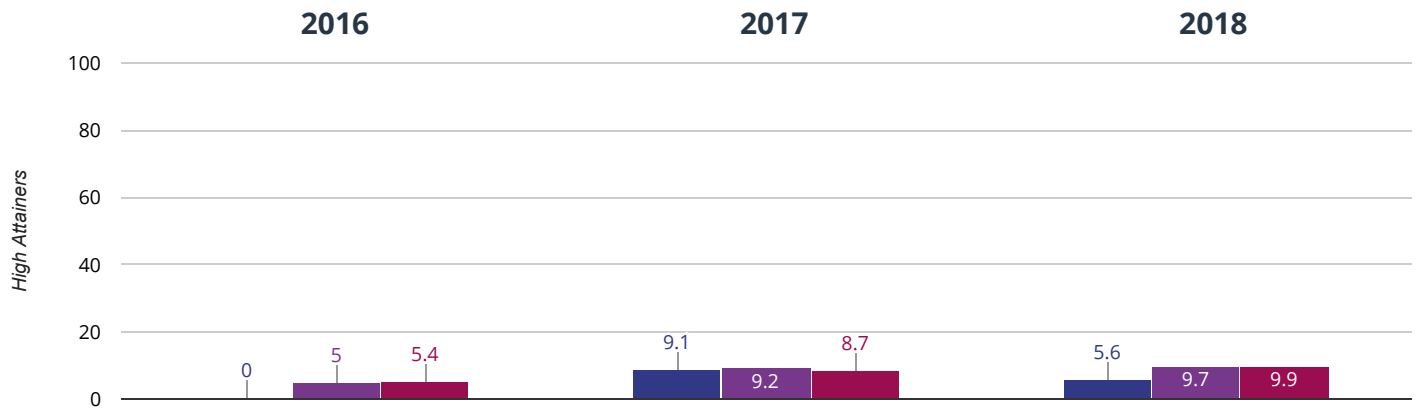

GPS - high attainers

22.2% in 2018

14.2% points drop since 2017

16.9% points rise since 2016

■ Lower Heath CofE Primary School ■ Shropshire (125) ■ National (15750)

GPS - average scaled score

102.1 in 2018

5.4 points drop since 2017

3.4 points rise since 2016

■ Lower Heath CofE Primary School ■ Shropshire (125) ■ National (15750)

RWM - achieved standard

66.7% in 2018

6% points drop since 2017

35.1% points rise since 2016

■ Lower Heath CofE Primary School ■ Shropshire (125) ■ National (15750)

RWM - high attainers

5.6% in 2018

3.5% points drop since 2017

5.6% points rise since 2016

■ Lower Heath CofE Primary School ■ Shropshire (125) ■ National (15750)