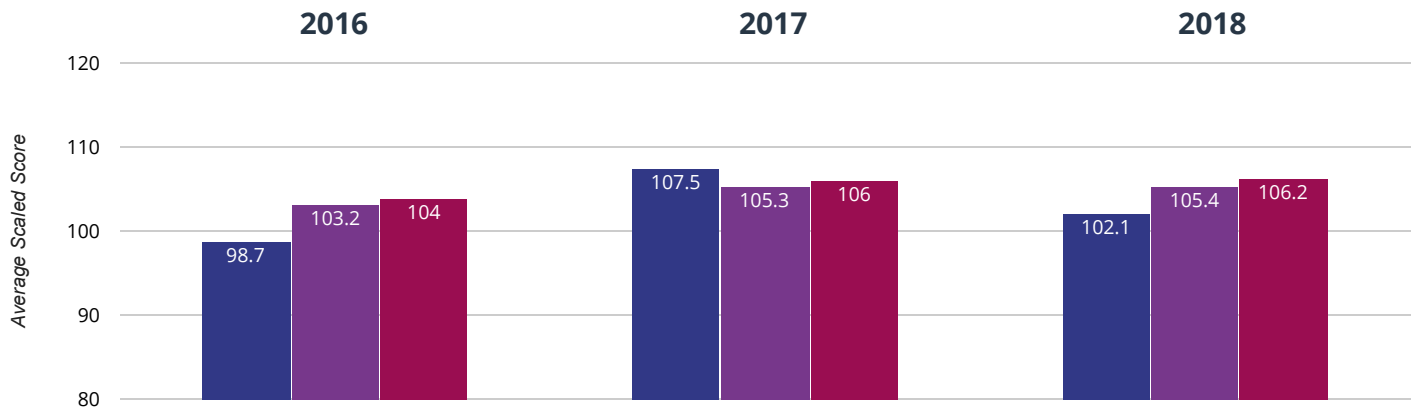

GPS - high attainers

22.2% in 2018

14.2% points drop since 2017

16.9% points rise since 2016

■ Lower Heath CofE Primary School ■ Shropshire (125) ■ National (15750)

GPS - average scaled score

102.1 in 2018

5.4 points drop since 2017

3.4 points rise since 2016

■ Lower Heath CofE Primary School ■ Shropshire (125) ■ National (15750)

RWM - achieved standard

66.7% in 2018

6% points drop since 2017

35.1% points rise since 2016

■ Lower Heath CofE Primary School ■ Shropshire (125) ■ National (15750)