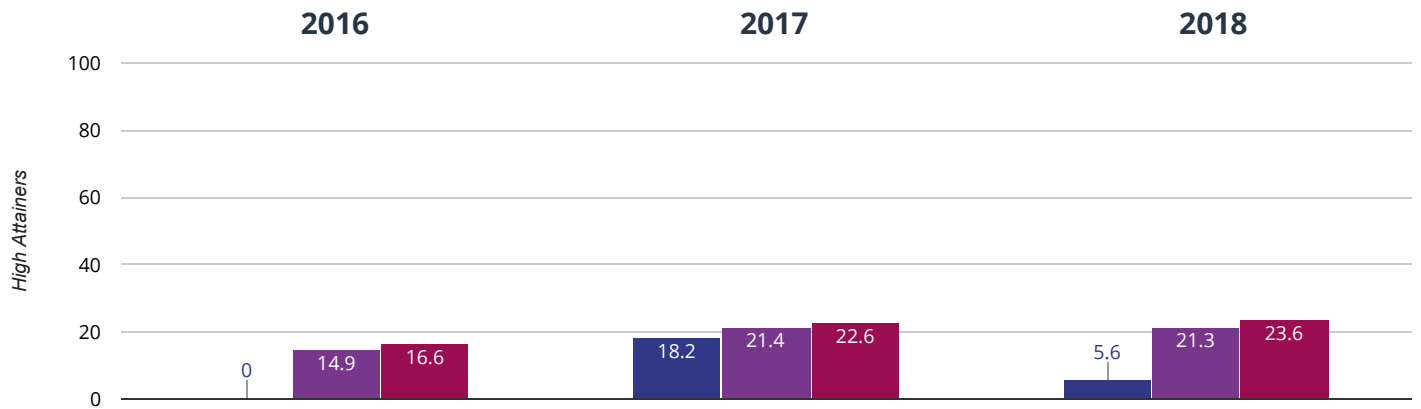

■ Lower Heath CofE Primary School ■ Shropshire (125) ■ National (15750)

✎ Writing - high attainers

16.7% in 2018

7.6% points rise since 2017

6.2% points rise since 2016

■ Lower Heath CofE Primary School ■ Shropshire (125) ■ National (15750)

+ Maths - achieved standard

66.7% in 2018

6% points drop since 2017

19.3% points rise since 2016

■ Lower Heath CofE Primary School ■ Shropshire (125) ■ National (15750)

+ Maths - high attainers

5.6% in 2018

12.6% points drop since 2017

5.6% points rise since 2016

■ Lower Heath CofE Primary School ■ Shropshire (125) ■ National (15750)

⊕ Maths - average scaled score

102.4 in 2018

0.7 points drop since 2017

5.4 points rise since 2016