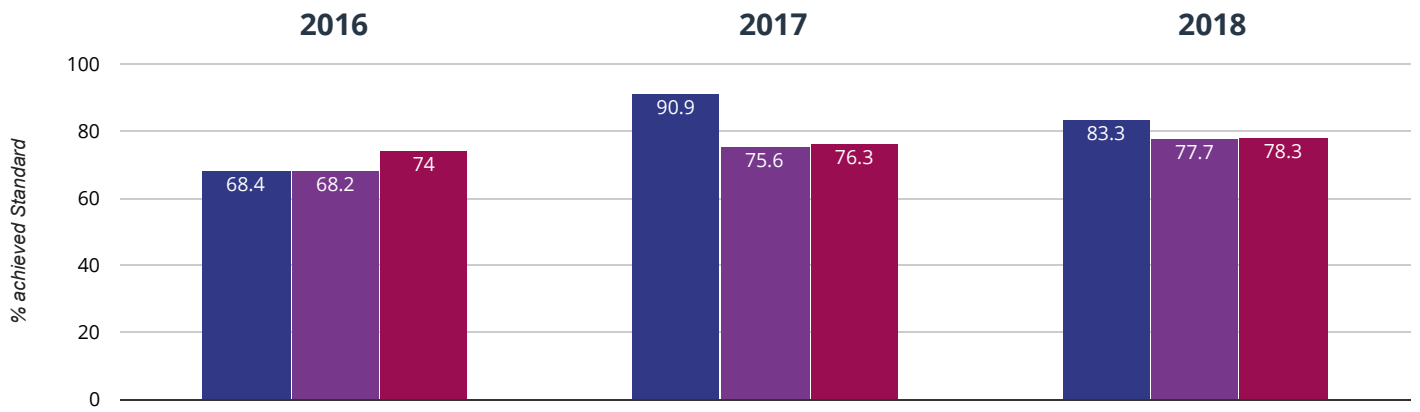

Reading - high attainers

22.2% in 2018

4% points rise since 2017

16.9% points rise since 2016

■ Lower Heath CofE Primary School ■ Shropshire (125) ■ National (15750)

Reading - average scaled score

104.9 in 2018

0.8 points drop since 2017

6.1 points rise since 2016

■ Lower Heath CofE Primary School ■ Shropshire (125) ■ National (15750)

✎ Writing - achieved standard

83.3% in 2018

7.6% points drop since 2017

14.9% points rise since 2016