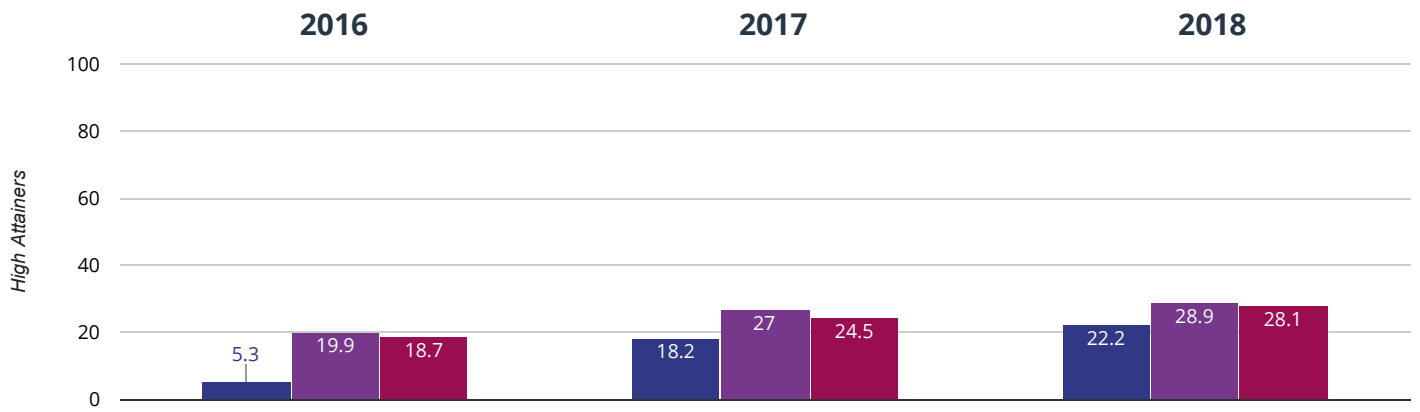

LOWER HEATH COFE PRIMARY SCHOOL

- EYFSP
- Phonics
- KS1
- KS2 (DfE)

Reading - achieved standard

83.3% in 2018

7.6% points drop since 2017

30.7% points rise since 2016

■ Lower Heath CofE Primary School ■ Shropshire (125) ■ National (15750)

Reading - high attainers

22.2% in 2018

4% points rise since 2017

16.9% points rise since 2016

■ Lower Heath CofE Primary School ■ Shropshire (125) ■ National (15750)

Reading - average scaled score

104.9 in 2018