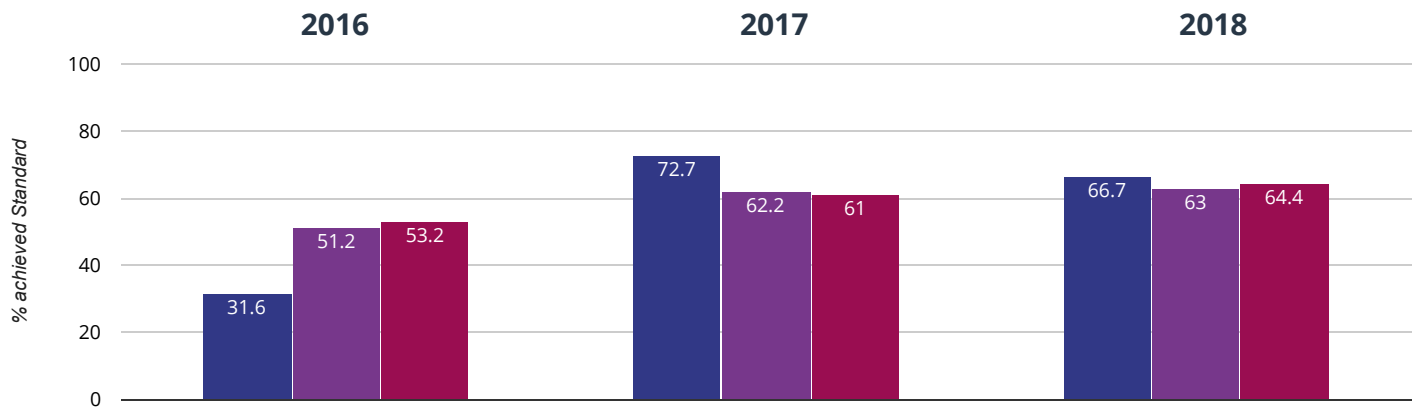

GPS - high attainers

22.2% in 2018

14.2% points drop since 2017

16.9% points rise since 2016

■ Lower Heath CofE Primary School ■ Shropshire (125) ■ National (15750)

GPS - average scaled score

102.1 in 2018

5.4 points drop since 2017

3.4 points rise since 2016

■ Lower Heath CofE Primary School ■ Shropshire (125) ■ National (15750)

RWM - achieved standard

66.7% in 2018

6% points drop since 2017

35.1% points rise since 2016

■ Lower Heath CofE Primary School ■ Shropshire (125) ■ National (15750)