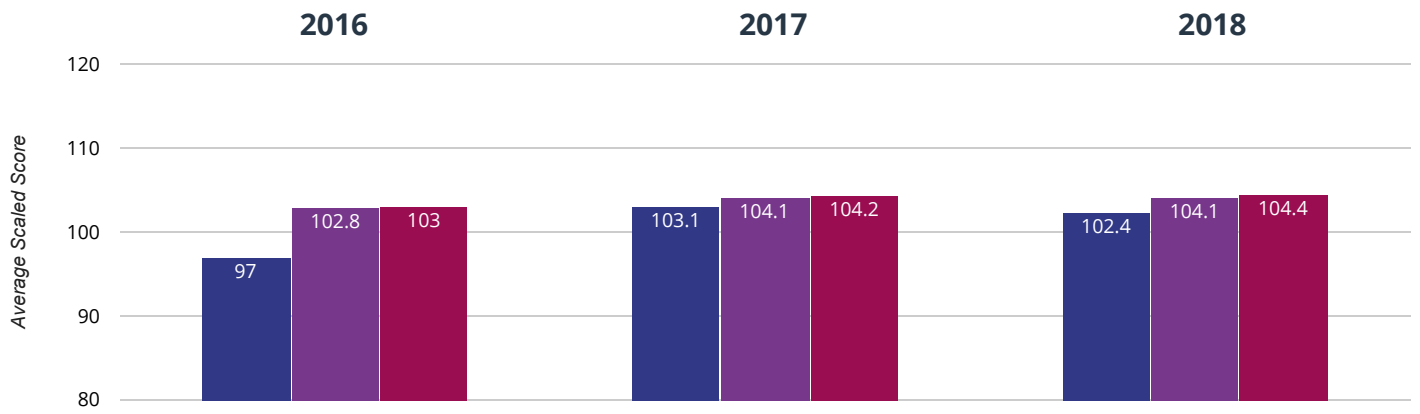

■ Lower Heath CofE Primary School ■ Shropshire (125) ■ National (15750)

✎ Writing - high attainers

16.7% in 2018

7.6% points rise since 2017

6.2% points rise since 2016

■ Lower Heath CofE Primary School ■ Shropshire (125) ■ National (15750)

+ Maths - achieved standard

66.7% in 2018

6% points drop since 2017

19.3% points rise since 2016

■ Lower Heath CofE Primary School ■ Shropshire (125) ■ National (15750)

+ Maths - high attainers

5.6% in 2018

12.6% points drop since 2017

5.6% points rise since 2016

■ Lower Heath CofE Primary School ■ Shropshire (125) ■ National (15750)

⊕ Maths - average scaled score

102.4 in 2018

0.7 points drop since 2017

5.4 points rise since 2016