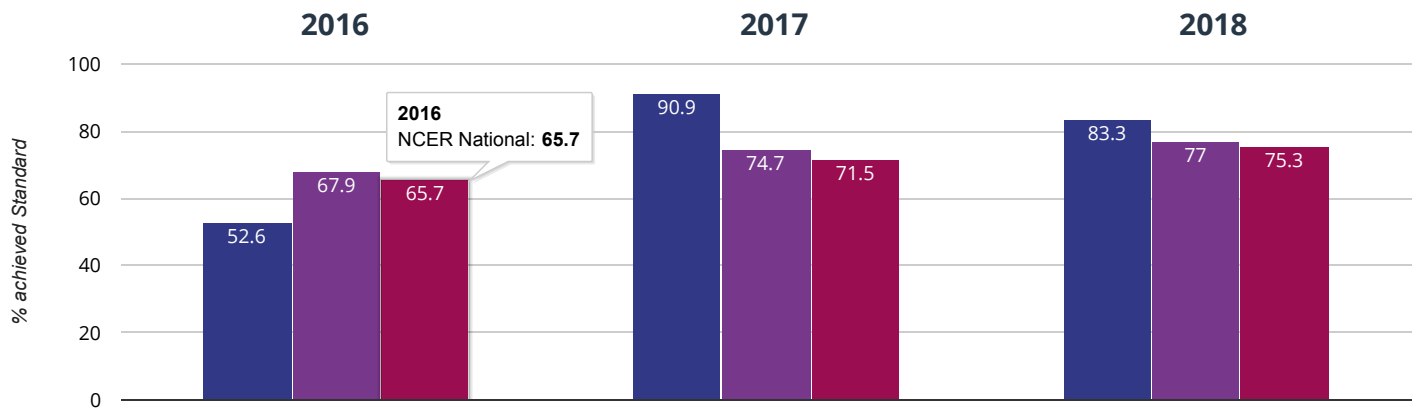

LOWER HEATH COFE PRIMARY SCHOOL

- EYFSP
- Phonics
- KS1
- KS2 (DfE)

Reading - achieved standard

83.3% in 2018

7.6% points drop since 2017

30.7% points rise since 2016

■ Lower Heath CofE Primary School ■ Shropshire (125) ■ National (15750)

Reading - high attainers

22.2% in 2018

4% points rise since 2017

16.9% points rise since 2016

■ Lower Heath CofE Primary School ■ Shropshire (125) ■ National (15750)

Reading - average scaled score

104.9 in 2018

0.8 points drop since 2017

6.1 points rise since 2016

■ Lower Heath CofE Primary School ■ Shropshire (125) ■ National (15750)

✎ Writing - achieved standard

83.3% in 2018

7.6% points drop since 2017

14.9% points rise since 2016