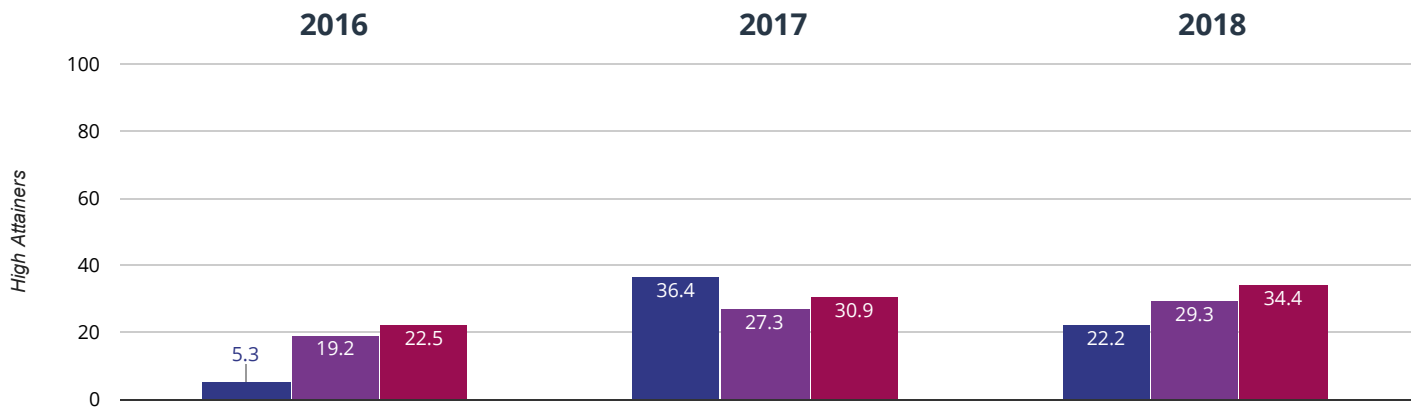

12.6% points drop since 2017

5.6% points rise since 2016

■ Lower Heath CofE Primary School ■ Shropshire (125) ■ National (15750)

⊕ Maths - average scaled score

102.4 in 2018

0.7 points drop since 2017

5.4 points rise since 2016

■ Lower Heath CofE Primary School ■ Shropshire (125) ■ National (15750)

⊕ GPS - achieved standard

66.7% in 2018

15.1% points drop since 2017

24.6% points rise since 2016

■ Lower Heath CofE Primary School ■ Shropshire (125) ■ National (15750)

GPS - high attainers

22.2% in 2018

14.2% points drop since 2017

16.9% points rise since 2016

■ Lower Heath CofE Primary School ■ Shropshire (125) ■ National (15750)

GPS - average scaled score

102.1 in 2018

5.4 points drop since 2017