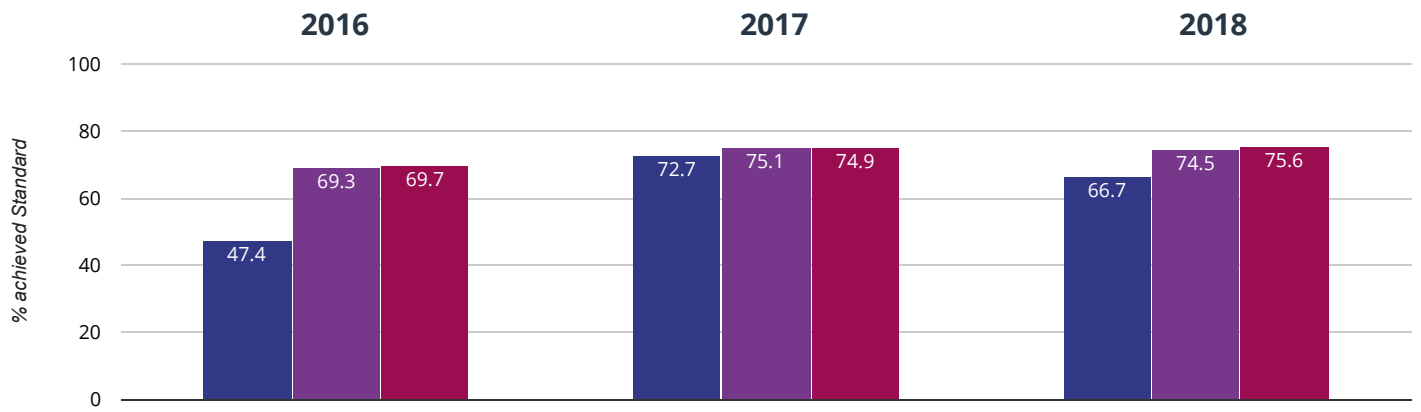

0.8 points drop since 2017

6.1 points rise since 2016

■ Lower Heath CofE Primary School ■ Shropshire (125) ■ National (15750)

✎ Writing - achieved standard

83.3% in 2018

7.6% points drop since 2017

14.9% points rise since 2016

■ Lower Heath CofE Primary School ■ Shropshire (125) ■ National (15750)

✎ Writing - high attainers

16.7% in 2018

7.6% points rise since 2017

6.2% points rise since 2016

■ Lower Heath CofE Primary School ■ Shropshire (125) ■ National (15750)

+ Maths - achieved standard

66.7% in 2018

6% points drop since 2017

19.3% points rise since 2016

■ Lower Heath CofE Primary School ■ Shropshire (125) ■ National (15750)

+ Maths - high attainers

5.6% in 2018