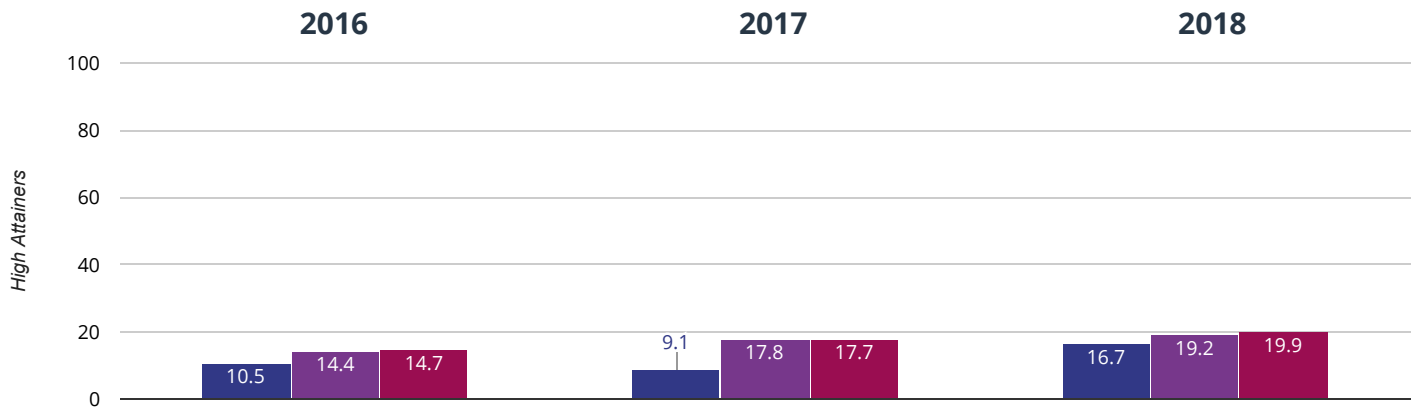

Reading - high attainers

22.2% in 2018

4% points rise since 2017

16.9% points rise since 2016

■ Lower Heath CofE Primary School ■ Shropshire (125) ■ National (15750)

Reading - average scaled score

104.9 in 2018

0.8 points drop since 2017

6.1 points rise since 2016

■ Lower Heath CofE Primary School ■ Shropshire (125) ■ National (15750)

✎ Writing - achieved standard

83.3% in 2018

7.6% points drop since 2017

14.9% points rise since 2016

■ Lower Heath CofE Primary School ■ Shropshire (125) ■ National (15750)

✎ Writing - high attainers

16.7% in 2018

7.6% points rise since 2017

6.2% points rise since 2016

■ Lower Heath CofE Primary School ■ Shropshire (125) ■ National (15750)