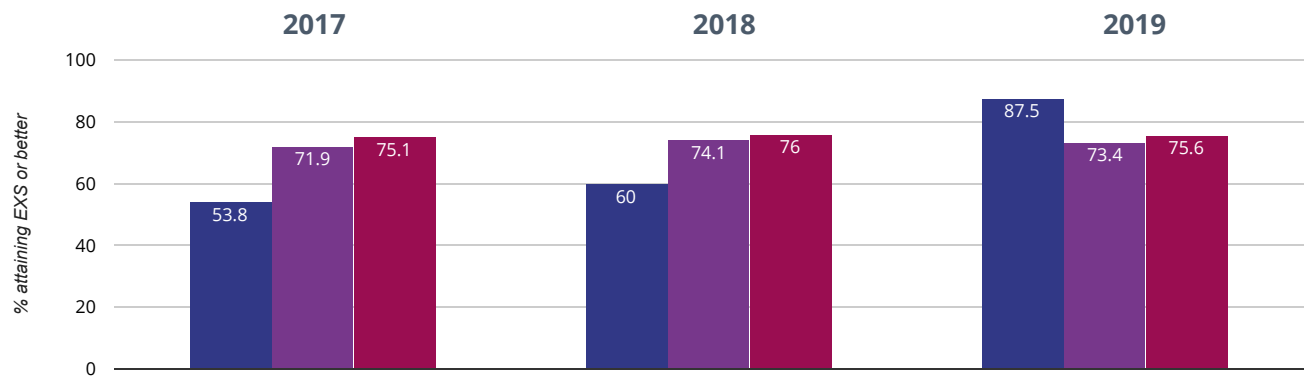

3.8% points rise since 2017

■ Lower Heath CofE Primary School ■ Shropshire (125) ■ NCER National (16532)

Writing - attaining EXS or better

87.5% in 2019

20.8% points rise since 2018

33.7% points rise since 2017

■ Lower Heath CofE Primary School ■ Shropshire (125) ■ NCER National (16532)

✎ Writing - attaining GDS

25% in 2019

25% points rise since 2018

17.3% points rise since 2017

■ Lower Heath CofE Primary School ■ Shropshire (125) ■ NCER National (16532)

⊕ Maths - attaining EXS or better

87.5% in 2019

27.5% points rise since 2018

33.7% points rise since 2017

■ Lower Heath CofE Primary School ■ Shropshire (125) ■ NCER National (16532)

+ Maths - attaining GDS