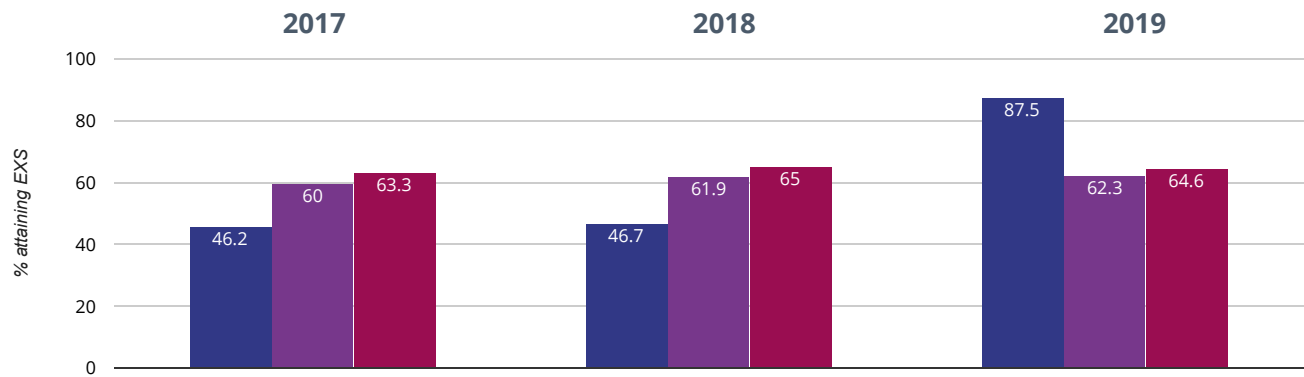

12.5% points drop since 2017

■ Lower Heath CofE Primary School ■ Shropshire (125) ■ NCER National (16532)

RWM - attaining EXS or better

87.5% in 2019

40.8% points rise since 2018

41.3% points rise since 2017

■ Lower Heath CofE Primary School ■ Shropshire (125) ■ NCER National (16532)

RWM - attaining GDS

25% in 2019

25% points rise since 2018

25% points rise since 2017

■ Lower Heath CofE Primary School ■ Shropshire (125) ■ NCER National (16532)

🔗 Reading, Writing, Maths and Science - attaining EXS

87.5 in 2019

40.8 points rise since 2018

41.3 points rise since 2017

■ Lower Heath CofE Primary School ■ Shropshire (125) ■ NCER National (16532)