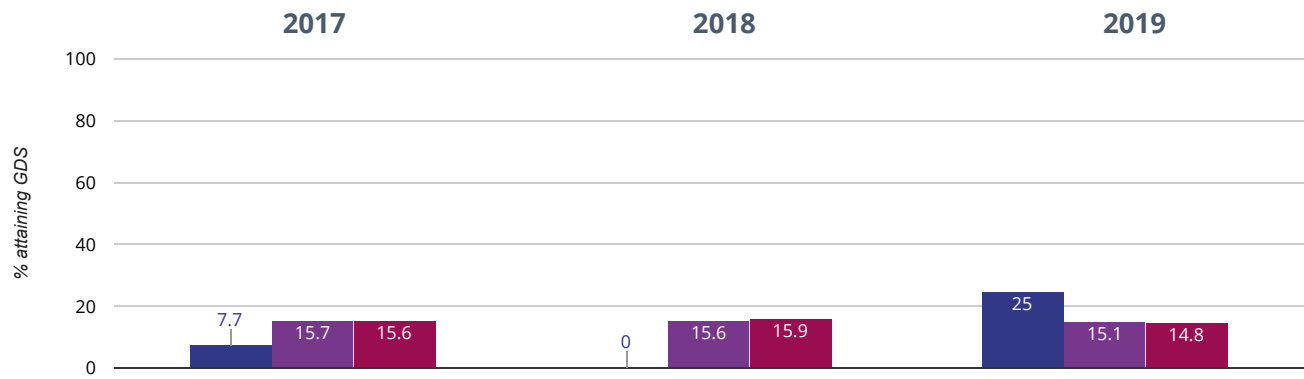

✎ Writing - attaining GDS

25% in 2019

25% points rise since 2018

17.3% points rise since 2017

■ Lower Heath CofE Primary School   ■ Shropshire (125)   ■ NCER National (16532)