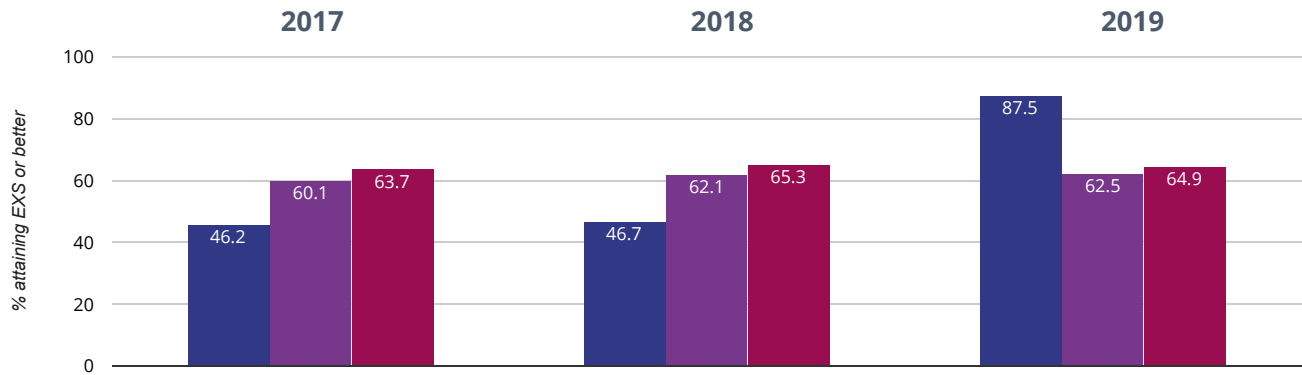

50% in 2019

50% points rise since 2018

42.3% points rise since 2017

■ Lower Heath CofE Primary School ■ Shropshire (125) ■ NCER National (16532)

Science - attaining EXS

87.5% in 2019

14.2% points rise since 2018

12.5% points drop since 2017

■ Lower Heath CofE Primary School ■ Shropshire (125) ■ NCER National (16532)

RWM - attaining EXS or better

87.5% in 2019

40.8% points rise since 2018

41.3% points rise since 2017