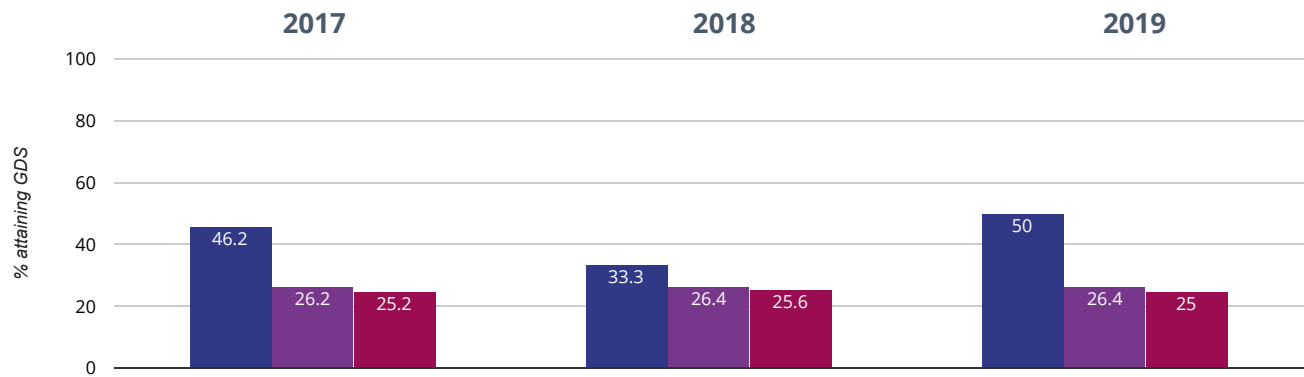

Brought to you by [the NCER](#)

If you have any queries regarding the data within the Real Time Data graphs, please **contact your Local Authority.**

LOWER HEATH COFE PRIMARY SCHOOL

Reading - attaining EXS or better

87.5% in 2019

7.5% points rise since 2018

26% points rise since 2017

■ Lower Heath CofE Primary School ■ Shropshire (125) ■ NCER National (16532)

Reading - attaining GDS

50% in 2019

16.7% points rise since 2018