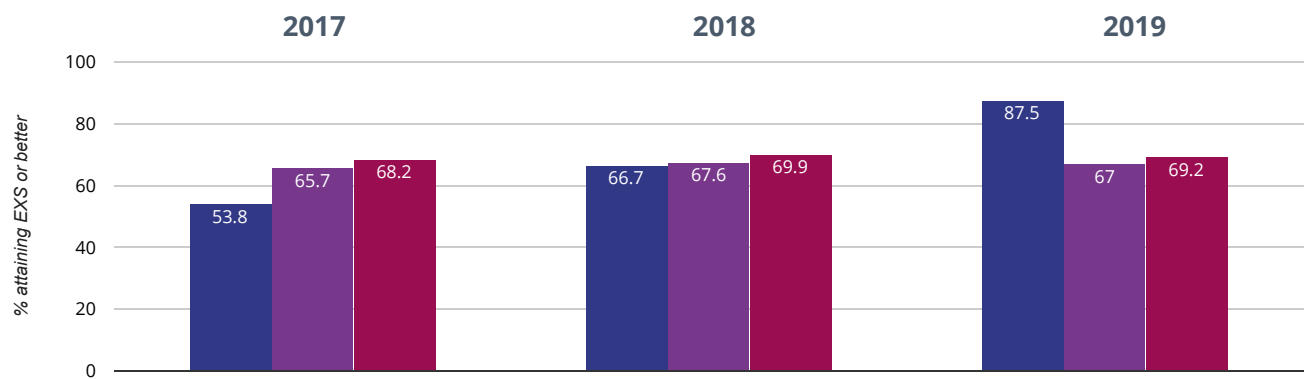

87.5% in 2019

7.5% points rise since 2018

26% points rise since 2017

■ Lower Heath CofE Primary School ■ Shropshire (125) ■ NCER National (16532)

Reading - attaining GDS

50% in 2019

16.7% points rise since 2018

3.8% points rise since 2017

■ Lower Heath CofE Primary School ■ Shropshire (125) ■ NCER National (16532)

Writing - attaining EXS or better

87.5% in 2019

20.8% points rise since 2018

33.7% points rise since 2017