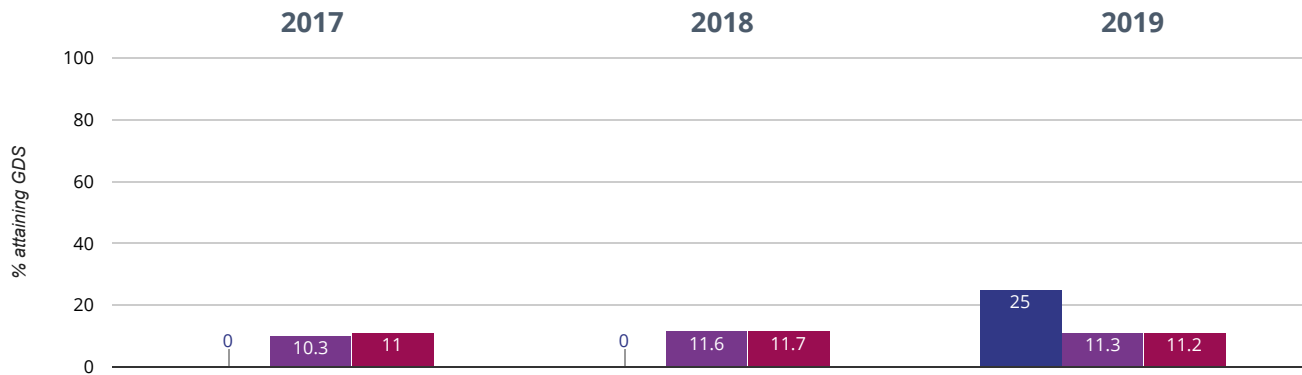

RWM - attaining GDS

25% in 2019

25% points rise since 2018

25% points rise since 2017

■ Lower Heath CofE Primary School ■ Shropshire (125) ■ NCER National (16532)