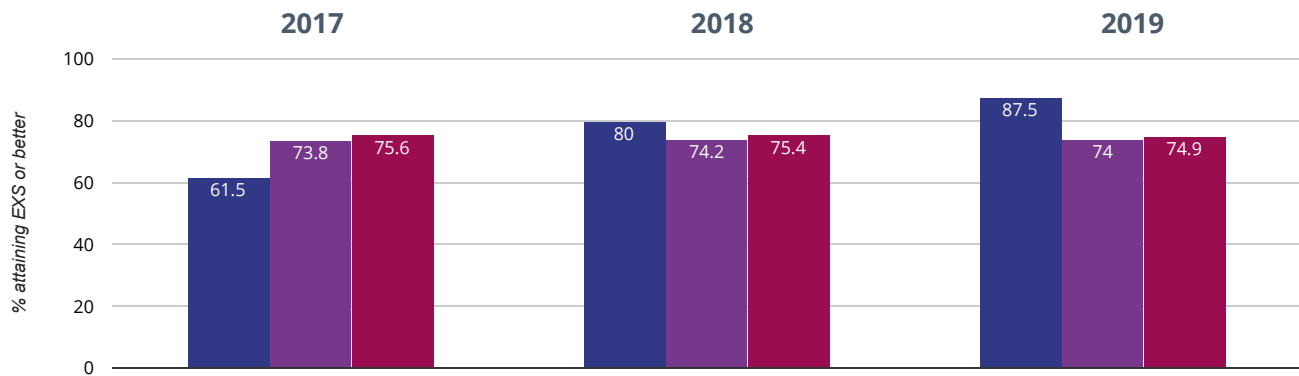

Brought to you by [the NCER](#)

If you have any queries regarding the data within the Real Time Data graphs, please **contact your Local Authority.**

LOWER HEATH COFE PRIMARY SCHOOL

Reading - attaining EXS or better

87.5% in 2019

7.5% points rise since 2018

26% points rise since 2017

■ Lower Heath CofE Primary School ■ Shropshire (125) ■ NCER National (16532)

Reading - attaining GDS

50% in 2019

16.7% points rise since 2018

3.8% points rise since 2017

■ Lower Heath CofE Primary School ■ Shropshire (125) ■ NCER National (16532)

Writing - attaining EXS or better

87.5% in 2019

20.8% points rise since 2018

33.7% points rise since 2017