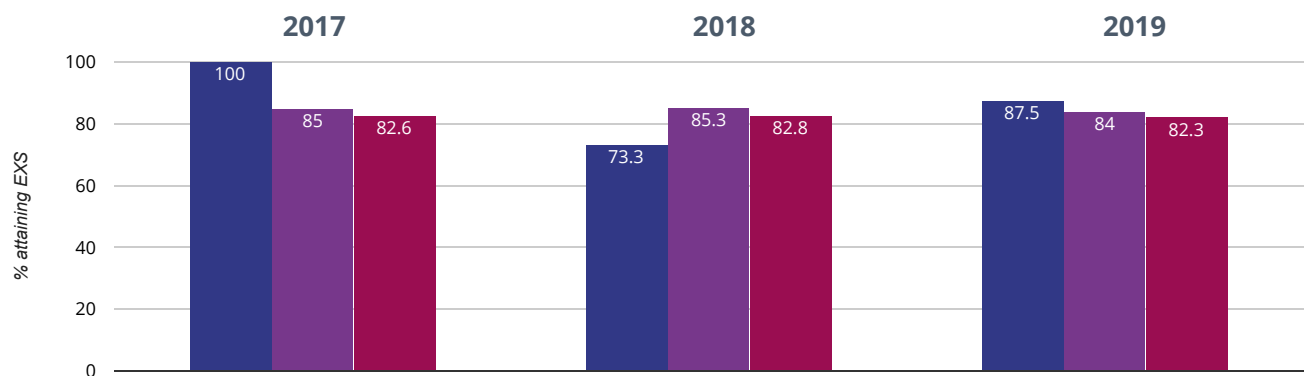

⊕ Maths - attaining EXS or better

87.5% in 2019

27.5% points rise since 2018

33.7% points rise since 2017

■ Lower Heath CofE Primary School ■ Shropshire (125) ■ NCER National (16532)

+ Maths - attaining GDS

50% in 2019

50% points rise since 2018

42.3% points rise since 2017

■ Lower Heath CofE Primary School ■ Shropshire (125) ■ NCER National (16532)

Science - attaining EXS

87.5% in 2019

14.2% points rise since 2018

12.5% points drop since 2017

■ Lower Heath CofE Primary School ■ Shropshire (125) ■ NCER National (16532)

RWM - attaining EXS or better

87.5% in 2019

40.8% points rise since 2018

41.3% points rise since 2017