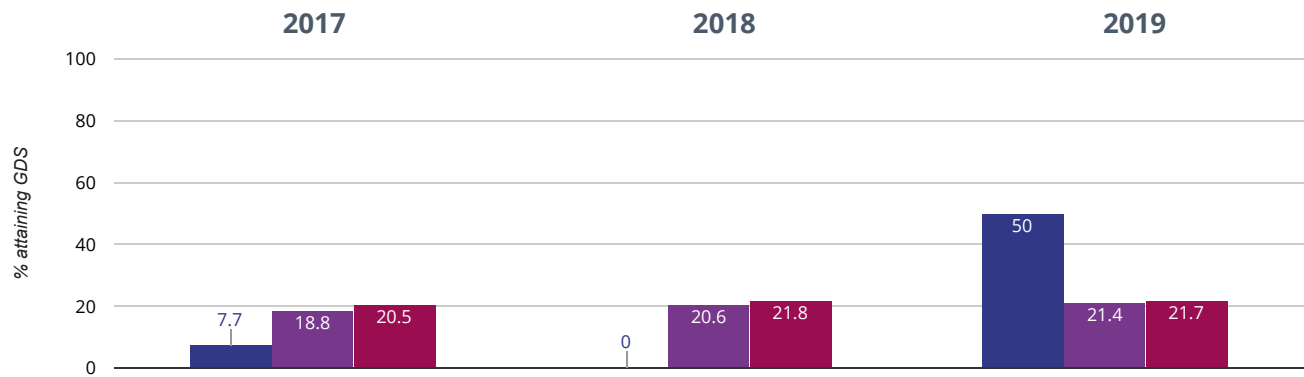

⊕ Maths - attaining EXS or better

87.5% in 2019

27.5% points rise since 2018

33.7% points rise since 2017

■ Lower Heath CofE Primary School ■ Shropshire (125) ■ NCER National (16532)

+ Maths - attaining GDS

50% in 2019

50% points rise since 2018

42.3% points rise since 2017

■ Lower Heath CofE Primary School ■ Shropshire (125) ■ NCER National (16532)

Science - attaining EXS

87.5% in 2019

14.2% points rise since 2018

12.5% points drop since 2017

■ Lower Heath CofE Primary School ■ Shropshire (125) ■ NCER National (16532)

RWM - attaining EXS or better

87.5% in 2019

40.8% points rise since 2018

41.3% points rise since 2017